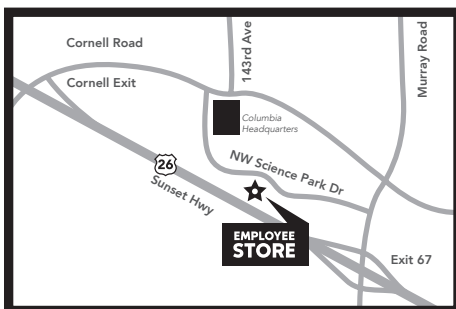

Jennifer Poff | Retail Marketing Manager | JPoff@columbia.com
Morgan Brown | Retail Marketing Coordinator | MoBrown@columbia.com

Valid for entry to the Columbia Employee Store between the above dates. Columbia reserves the right to modify or cancel this offer at any time. The products purchased are intended solely for the buyer's own personal use, including gifts to others. Resale of products is strictly prohibited. Offer may not be combined with any other offer or discount. Valid from dates listed above. ©2017 Columbia Brands USA, LLC.