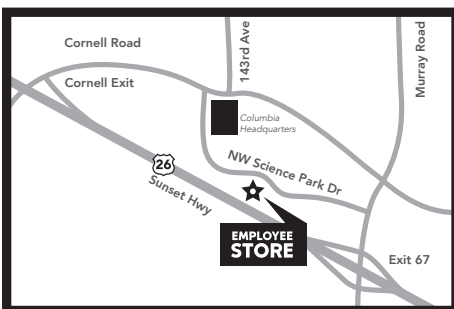

Jennifer Poff | Retail Marketing Manager | JPoff@columbia.com
Morgan Brown | Retail Marketing Coordinator | MoBrown@columbia.com

Valid for entry to the Columbia Employee Store between the above dates. Columbia reserves the right to modify or cancel this offer at any time. The products purchased are intended solely for the buyer's own personal use, including gifts to others. Resale of products is strictly prohibited. Offer may not be combined with any other offer or discount. Valid from dates listed above. ©2017 Columbia Brands USA, LLC.